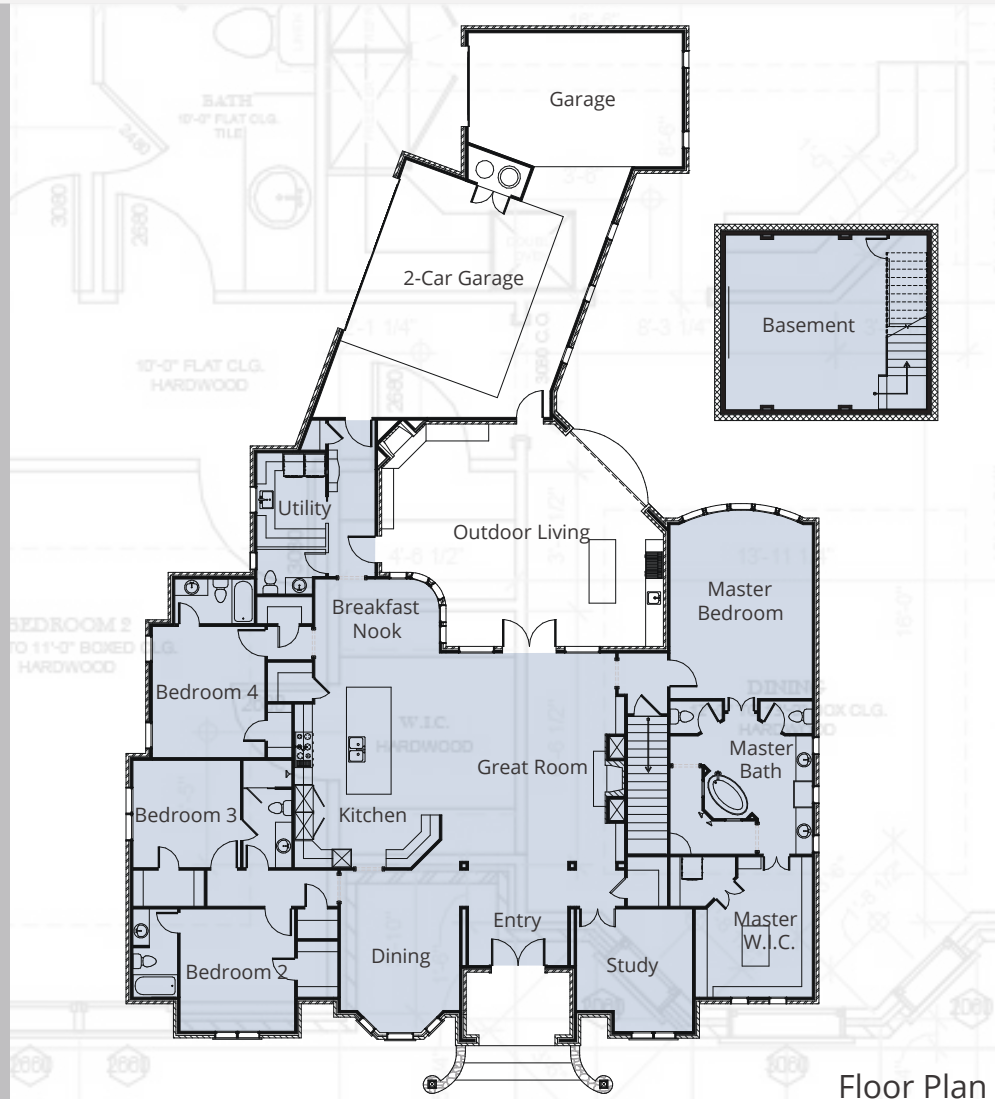

TREYSTRONG

CUSTOM HOMES

41MA

4100 sq ft

Scrolled iron doors reveal an open concept great room and kitchen in this 4100 square foot European style custom home. Enjoy mornings and family living in the spacious living areas and bedrooms.

AMENITIES

- 4 Spacious Bedrooms
- 4.5 Bath
- Casual and Formal Dining
- Open Concept Living
- Large Island Kitchen
- Spacious Closets Throughout
- Detailed Outdoor Kitchen and living Space
- 3 Car Garage Space
- Basement (Optional)
- Bonus Room(Optional)

Available in: Oakmont, Orchard Park, Vintage Estates, Kelsey Park Estates, The Reserve at Raven Wood

Floor Plan