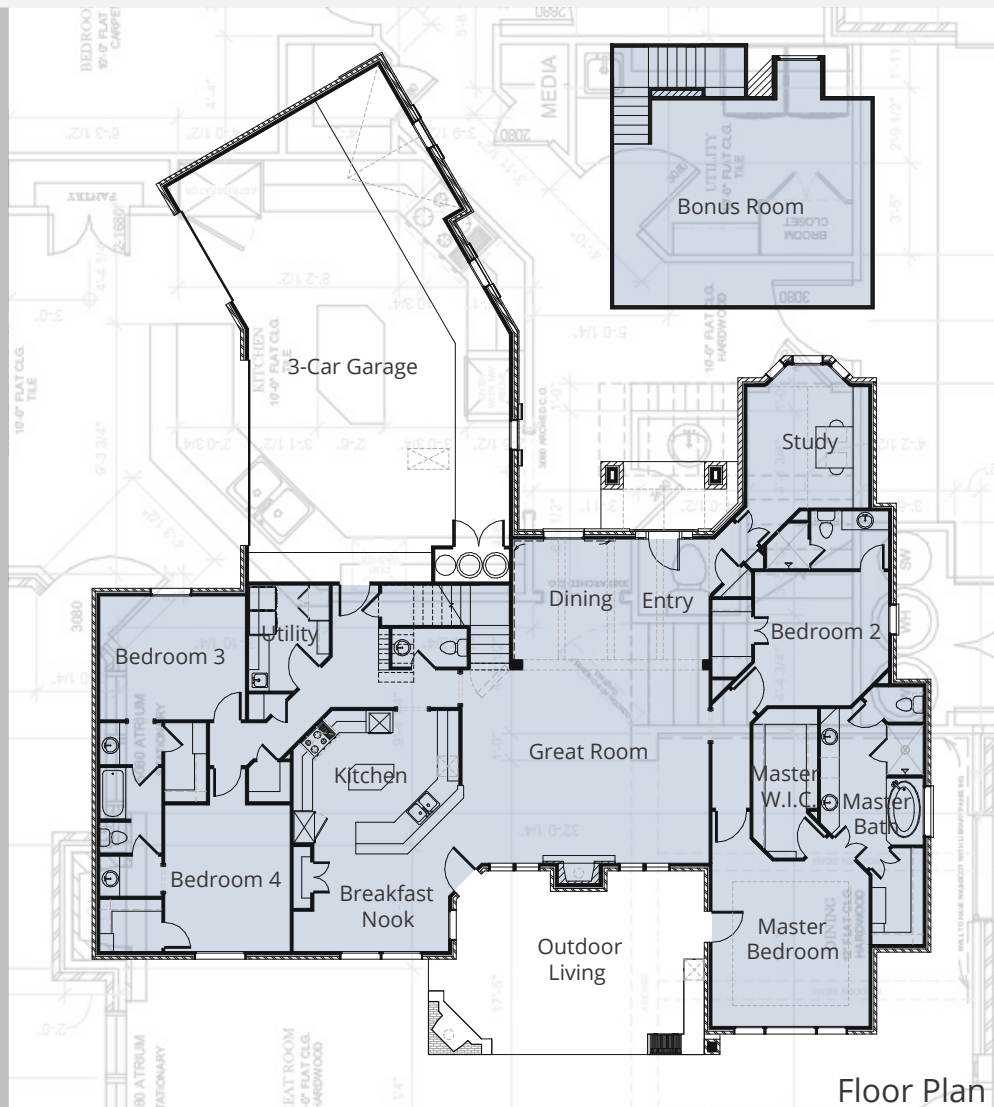

TREYSTRONG

CUSTOM HOMES

37HA

3700 sq ft

Spacious master bedroom and walk in closet. Make this 3700 square foot custom home a dream come true. Bonus room and open concept great room create inviting spaces for entertaining.

AMENITIES

- 4 Spacious Bedrooms
- 3.5 Bath
- Casual Dining with Breakfast Nook
- Open Concept Living
- Large Island Kitchen
- Large Closets Throughout
- Spacious Outdoor Patio
- 3 Car Garage
- Bonus Room
- Study
- Basement (Optional)

Available in: Kelsey Estates, Fountain Hills Estates

Floor Plan