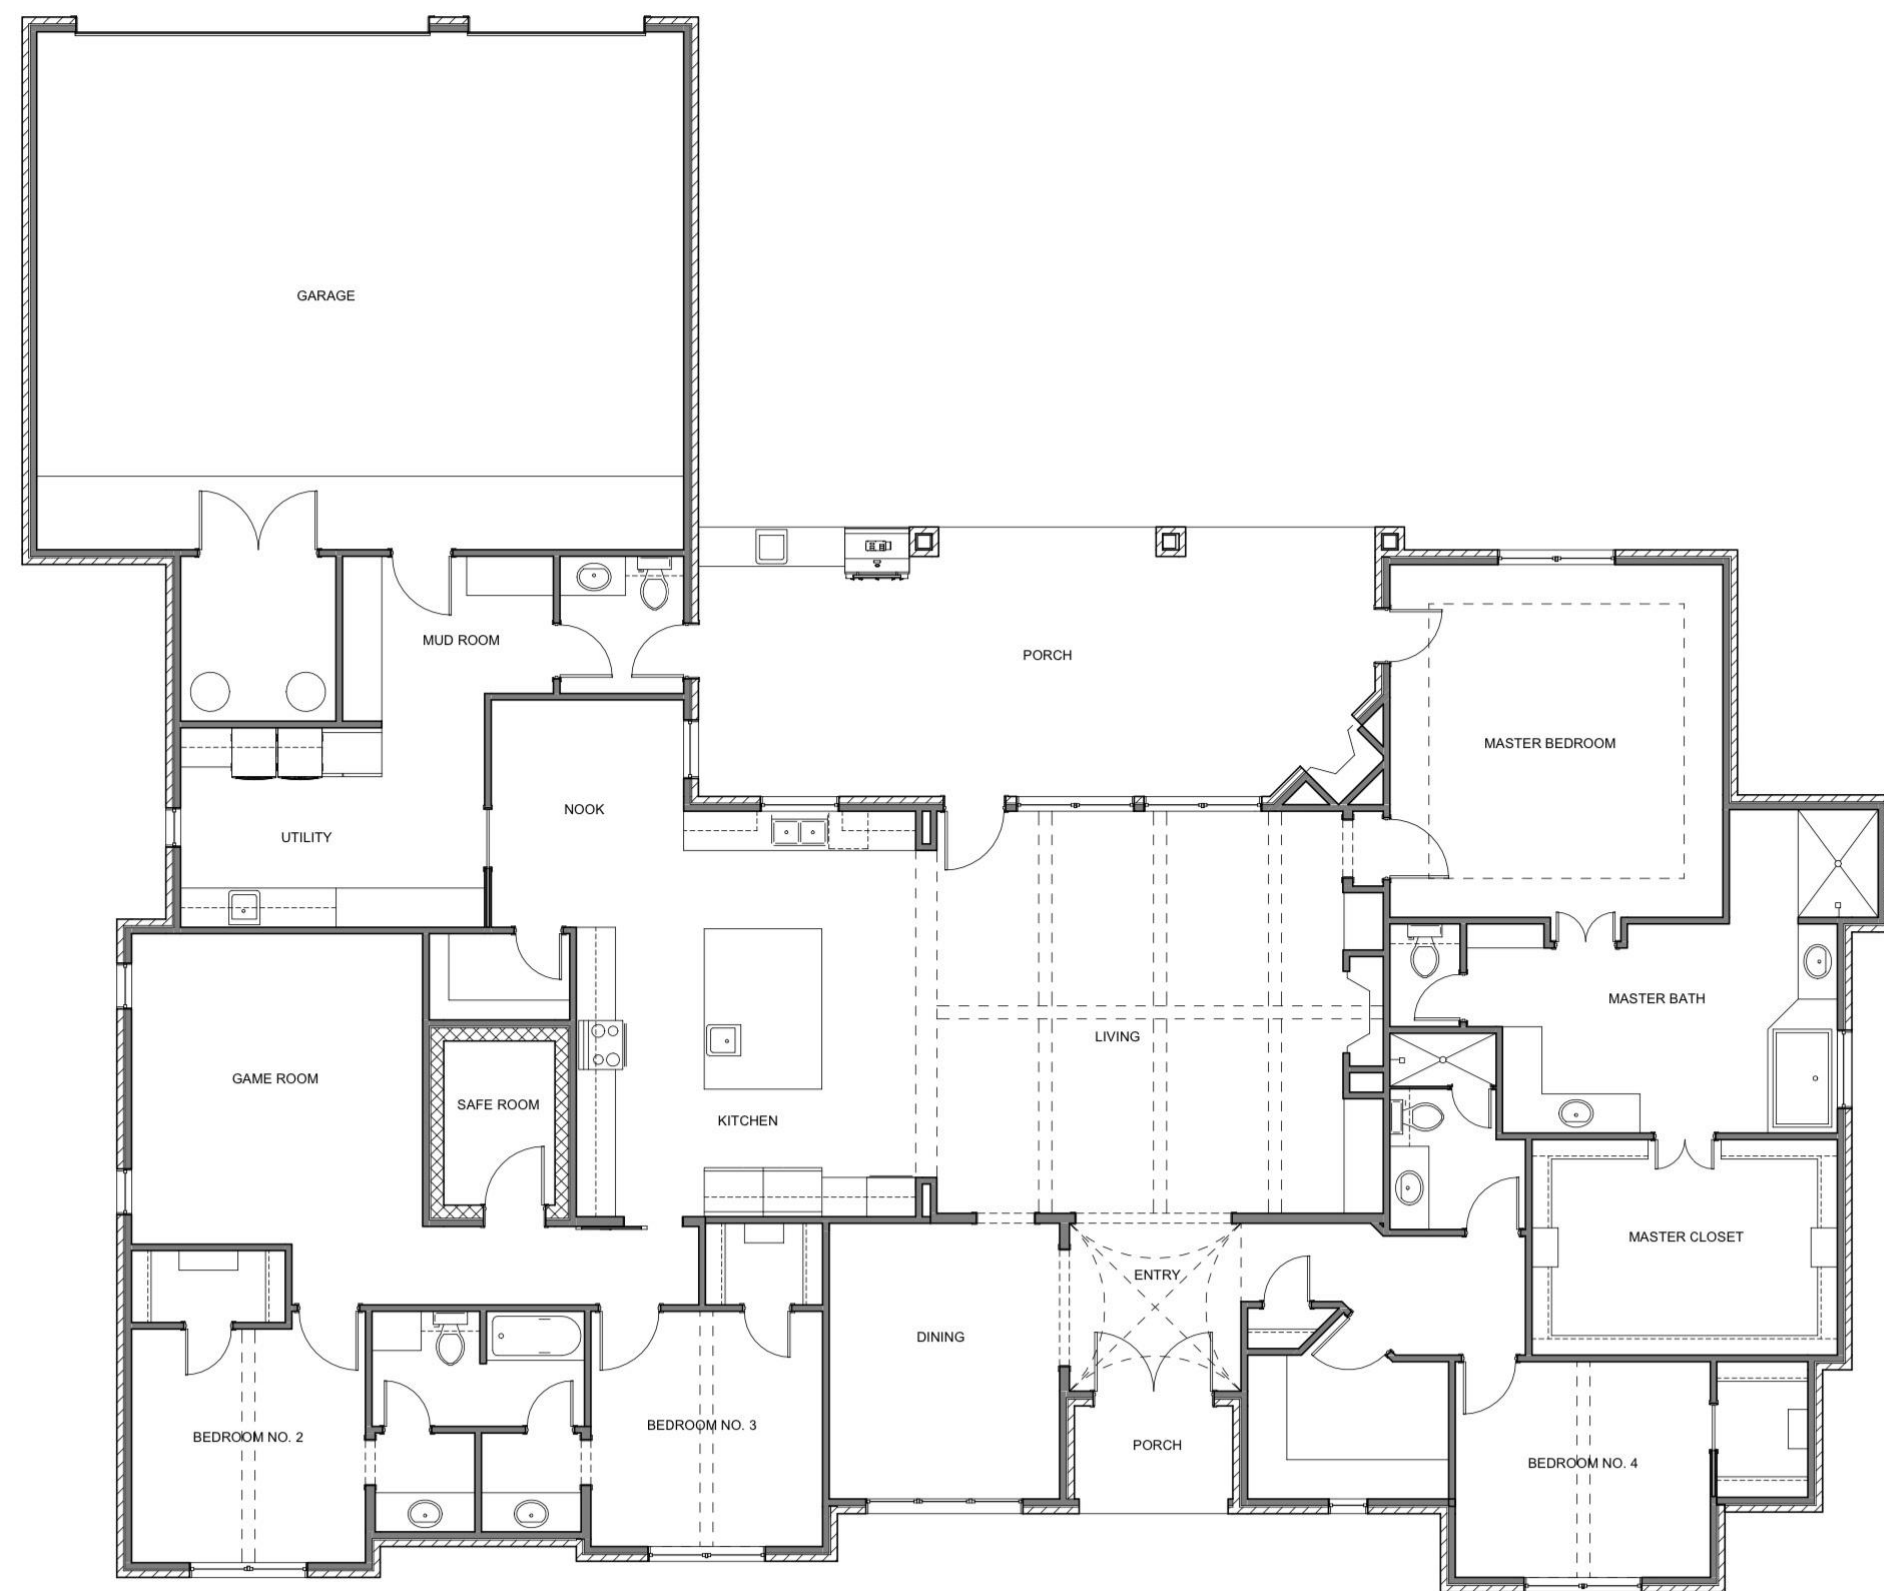

# 4306 140TH ST.

LOT 66 KELSEY PARK, Lubbock TX

806-548-2070

[www.treystrongcustomhomes.com](http://www.treystrongcustomhomes.com)

@treystronghomes

- 4 Bedroom
- 3,850 Sq Feet
- 3.5 Baths
- 3 Car Garage
- Large covered patio including a outdoor fireplace and outdoor cooking area
- Spacious Outdoor Living
- All Custom Millworker and Trim
- Isolated Master
- Beautiful Exterior
- Sits on a .5 acre lot
- Located in the beautiful Kelsey Park Estates